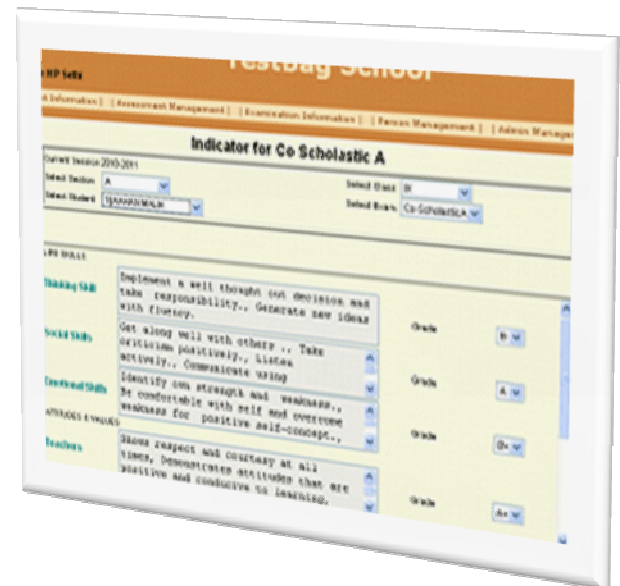

- **Role Based User Management**
  Principal , Admin , Teacher, Student, House Master
- **Exam Management**
  FA Configuration, SA Configuration, Term Management
  CCE pre-configured Templates, Marks Weightage
- **Student Information**
  Personal Information , Parent Information, Health Record
- **Marks Management**
  Class wise , Section wise , Subject wise, Exam wise,
  Student marks capture screen

- **Indicator Management**
  Indicator Master screen to add multiple indicator for various activities
- **Activity Based Assessment**
  Co-scholastic A
  Co-scholastic-B
  Scholastic B
- **Marks Calculation & Report card generation**
  Class wise, Section wise, Exam wise (FA's, SA's) grade calculation, Activity based Grade Upgradation, Class ranking, School rank creation, CGPA calculation
- **Student Change section management**
  Inter session student change option with auto subject allocation & marks mapping management

Technical Details

J2EE Architecture – web based solution
Integrated with SMS & eMail Gateway
Open Source Technology - SaaS Model
No Additional Licence cost for Windows, SQL database, 100% Virus proof

Saves Teachers time by 80%

No external Calculation required

Subject wise student listing

Indicator selection from master list

PDF report Generation with DS

CBSE based CCE reporting format

School performance Analytics

SMS & eMail integration alerts

Auto Grade upgradation based on activity based Indicators

Corporate Office

5, Tilak Nagar, Industrial Area ,
Tilak Nagar, New Delhi-110018
+91 – 11 – 45558200
+91 – 11 – 45558208
info@testbag.com

Technology Centre

5, Tilak Nagar Industrial Area ,
Tilak Nagar, New Delhi-110018
+91 – 11 – 45558208
+91 – 11 – 45558205
techinfo@testbag.com

Support Centre

UG-18, Vishwadeep Towers
District Center, Janak puri
New Delhi- 110058
+91 – 11 – 25502048
support@techspanservices.com